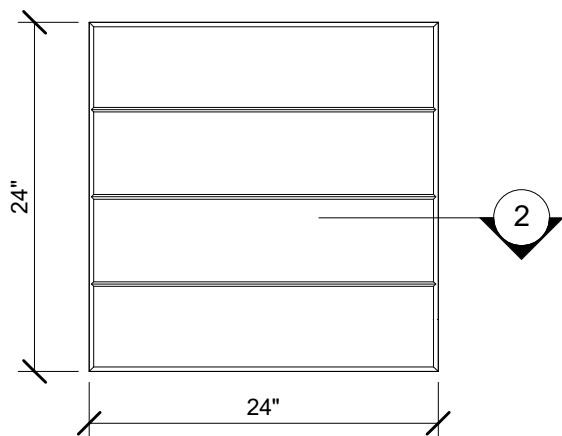

1 SIDE VIEW  
1" = 1'-0"

2 EDGE DETAIL  
3" = 1'-0"

3 PLAN VIEW  
1" = 1'-0"

4 END VIEW  
1" = 1'-0"

123 Columbia Court N. Chaska, MN 55318  
www.acousticalsurfaces.com  
1-800-854-2948

PRODUCT LINE: 2" Envirocoustic Design Panels - 2ft x 2ft - Beveled Edge - Latitude