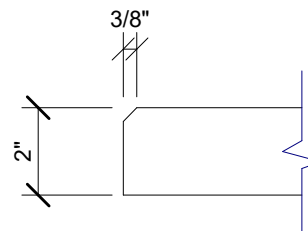

1 SIDE VIEW  
1" = 1'-0"

2 EDGE DETAIL  
3" = 1'-0"

3 PLAN VIEW  
1" = 1'-0"

4 END VIEW  
1" = 1'-0"

123 Columbia Court N. Chaska, MN 55318  
www.acousticalsurfaces.com  
1-800-854-2948

PRODUCT LINE: 2" Envirocoustic Design Panels - 2ft x 2ft - Beveled Edge - Latitude